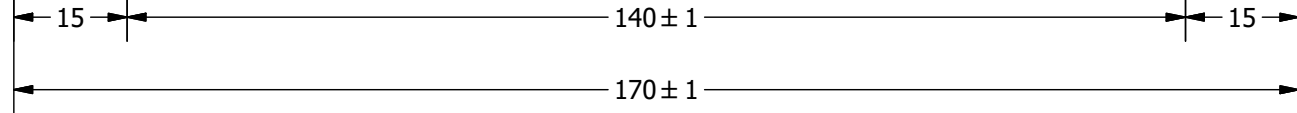

ALOM A-397851 VC9400
170x140x4.5mm 12-22

 railway engineering & supply Kolk 1 4241 TH Arkel, The Netherlands Tel: +31(0)183 565 633 Fax: +31(0)183 565 605 Email: info@alom.eu Web: www.alom.eu	Project:		Remarks:		
	Subject/Location:				
	Name :	Beddingplaat VC9400 SFR	Art No:	Drawing No:	Scale:
	Description :	170x140x4,5mm gat 30mm	A-397851	00.118.430	1:1
Status:	Material:	VC9400 4,5mm	Author:	Date:	Mass:
			MC	28-12-2022	N/A
			Checked:	Revision:	Size:
			MR	-	A3